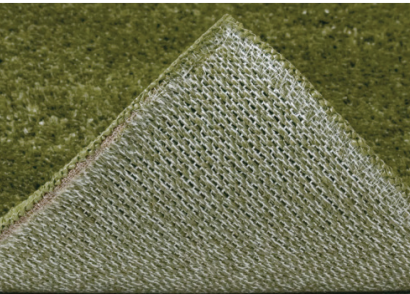

K9Grass®

PRODUCT SPECIFICATIONS

K9Grass is the synthetic grass designed specifically for dogs. Its unique features help promote a cleaner, safer, better environment for pets.

With its exclusive flow-through backing, short dense blade structure, and antimicrobial protection, K9Grass is the ideal surface for both residential and commercial pet areas.